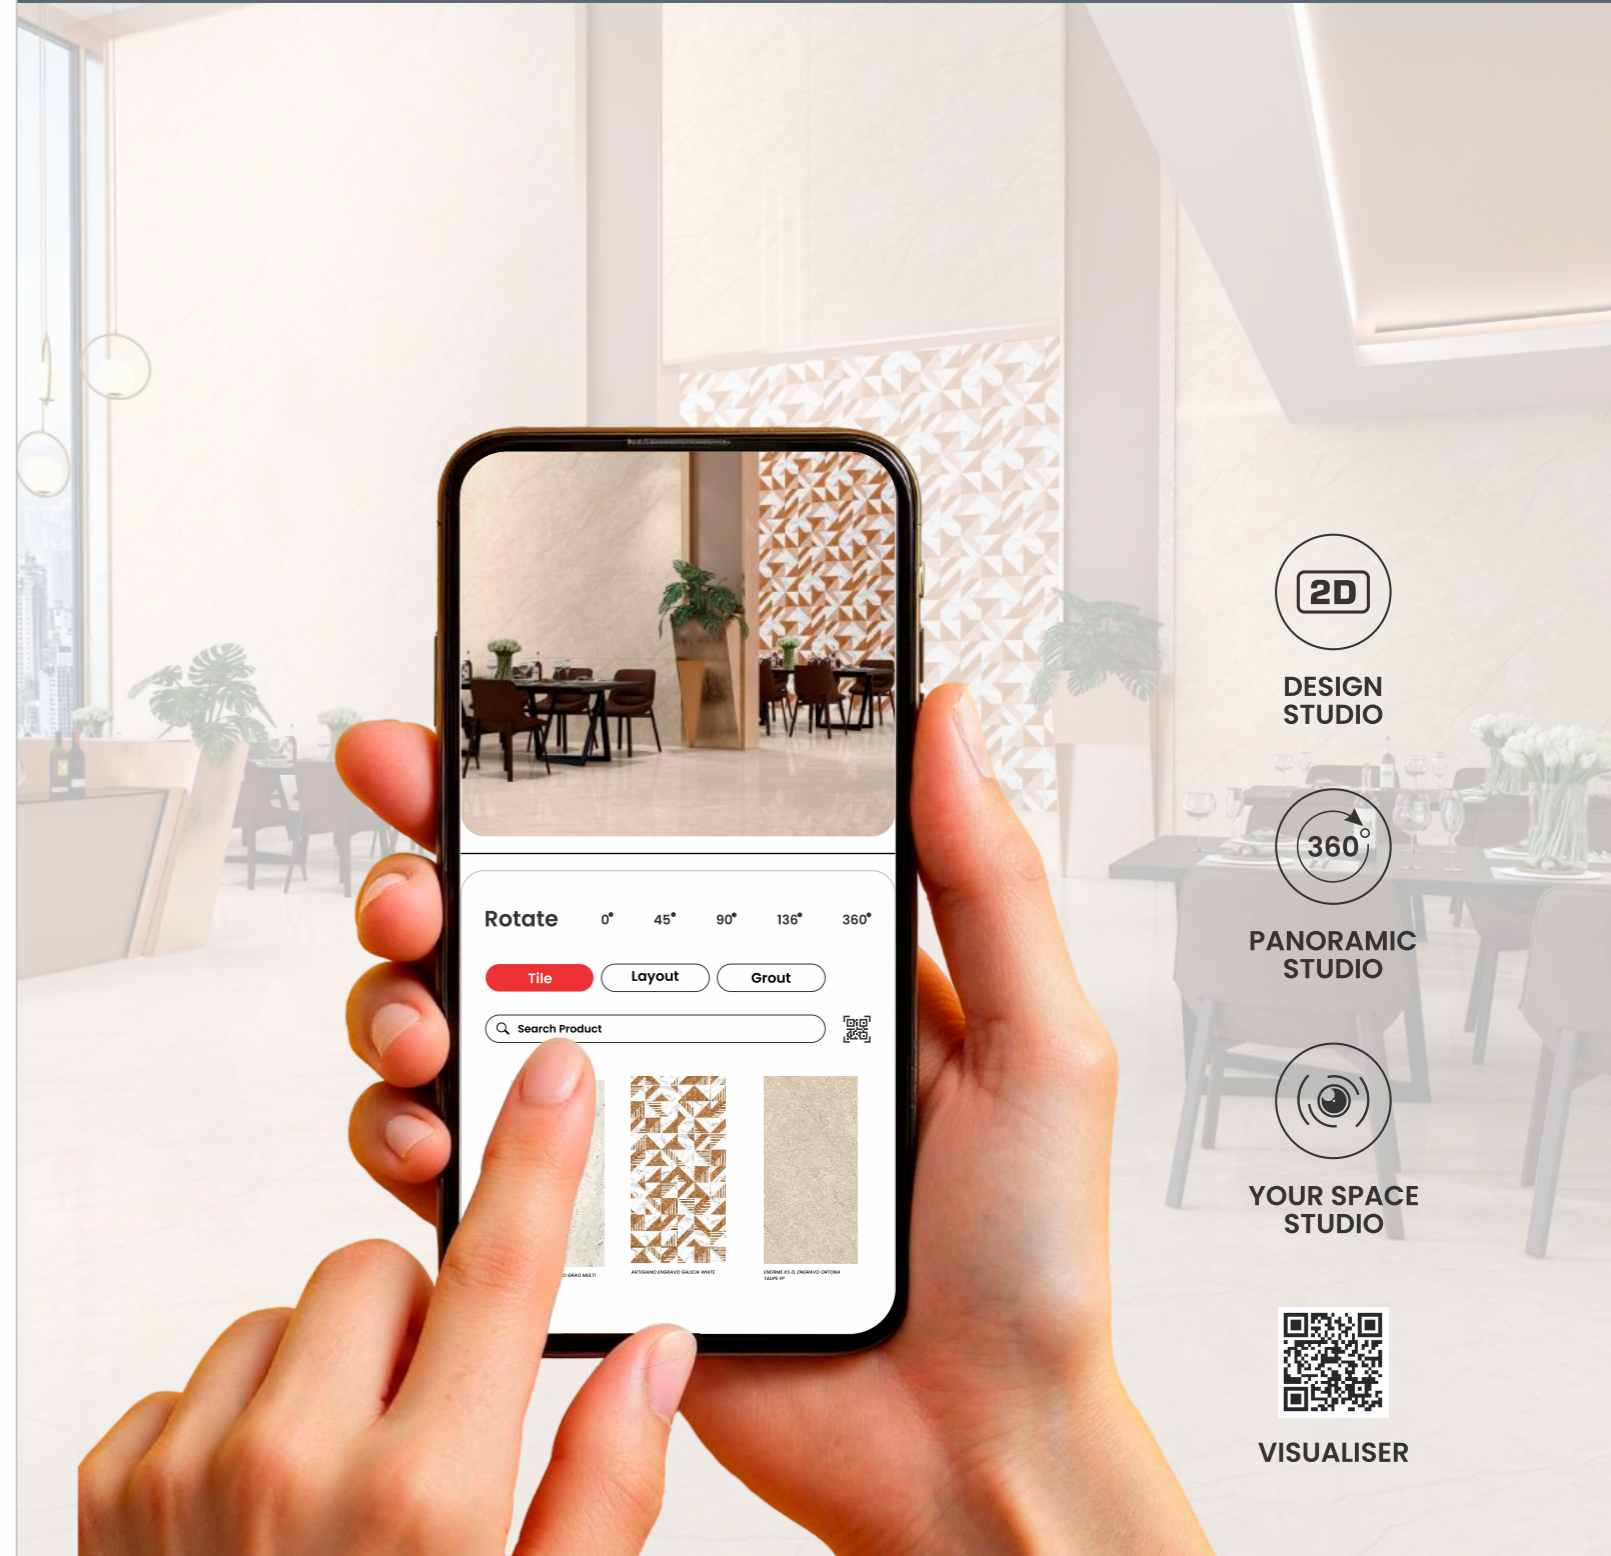

NOTE

TILE VISUALISER

Choosing the perfect tile for your dream home should be exciting, not overwhelming! With endless styles, colours, and finishes to explore, how do you ensure your choice truly brings your vision to life? That's where our Tile Visualiser transforms the experience. From the intuitive 2D Studio Visualiser to the immersive Panoramic-Studio Visualiser, and even the AI-powered Your-Space-Studio Visualiser, you get a seamless, real-world preview of your selections. Instantly see how different tiles look in your space and make confident design decisions—because what you see is exactly what you'll get.