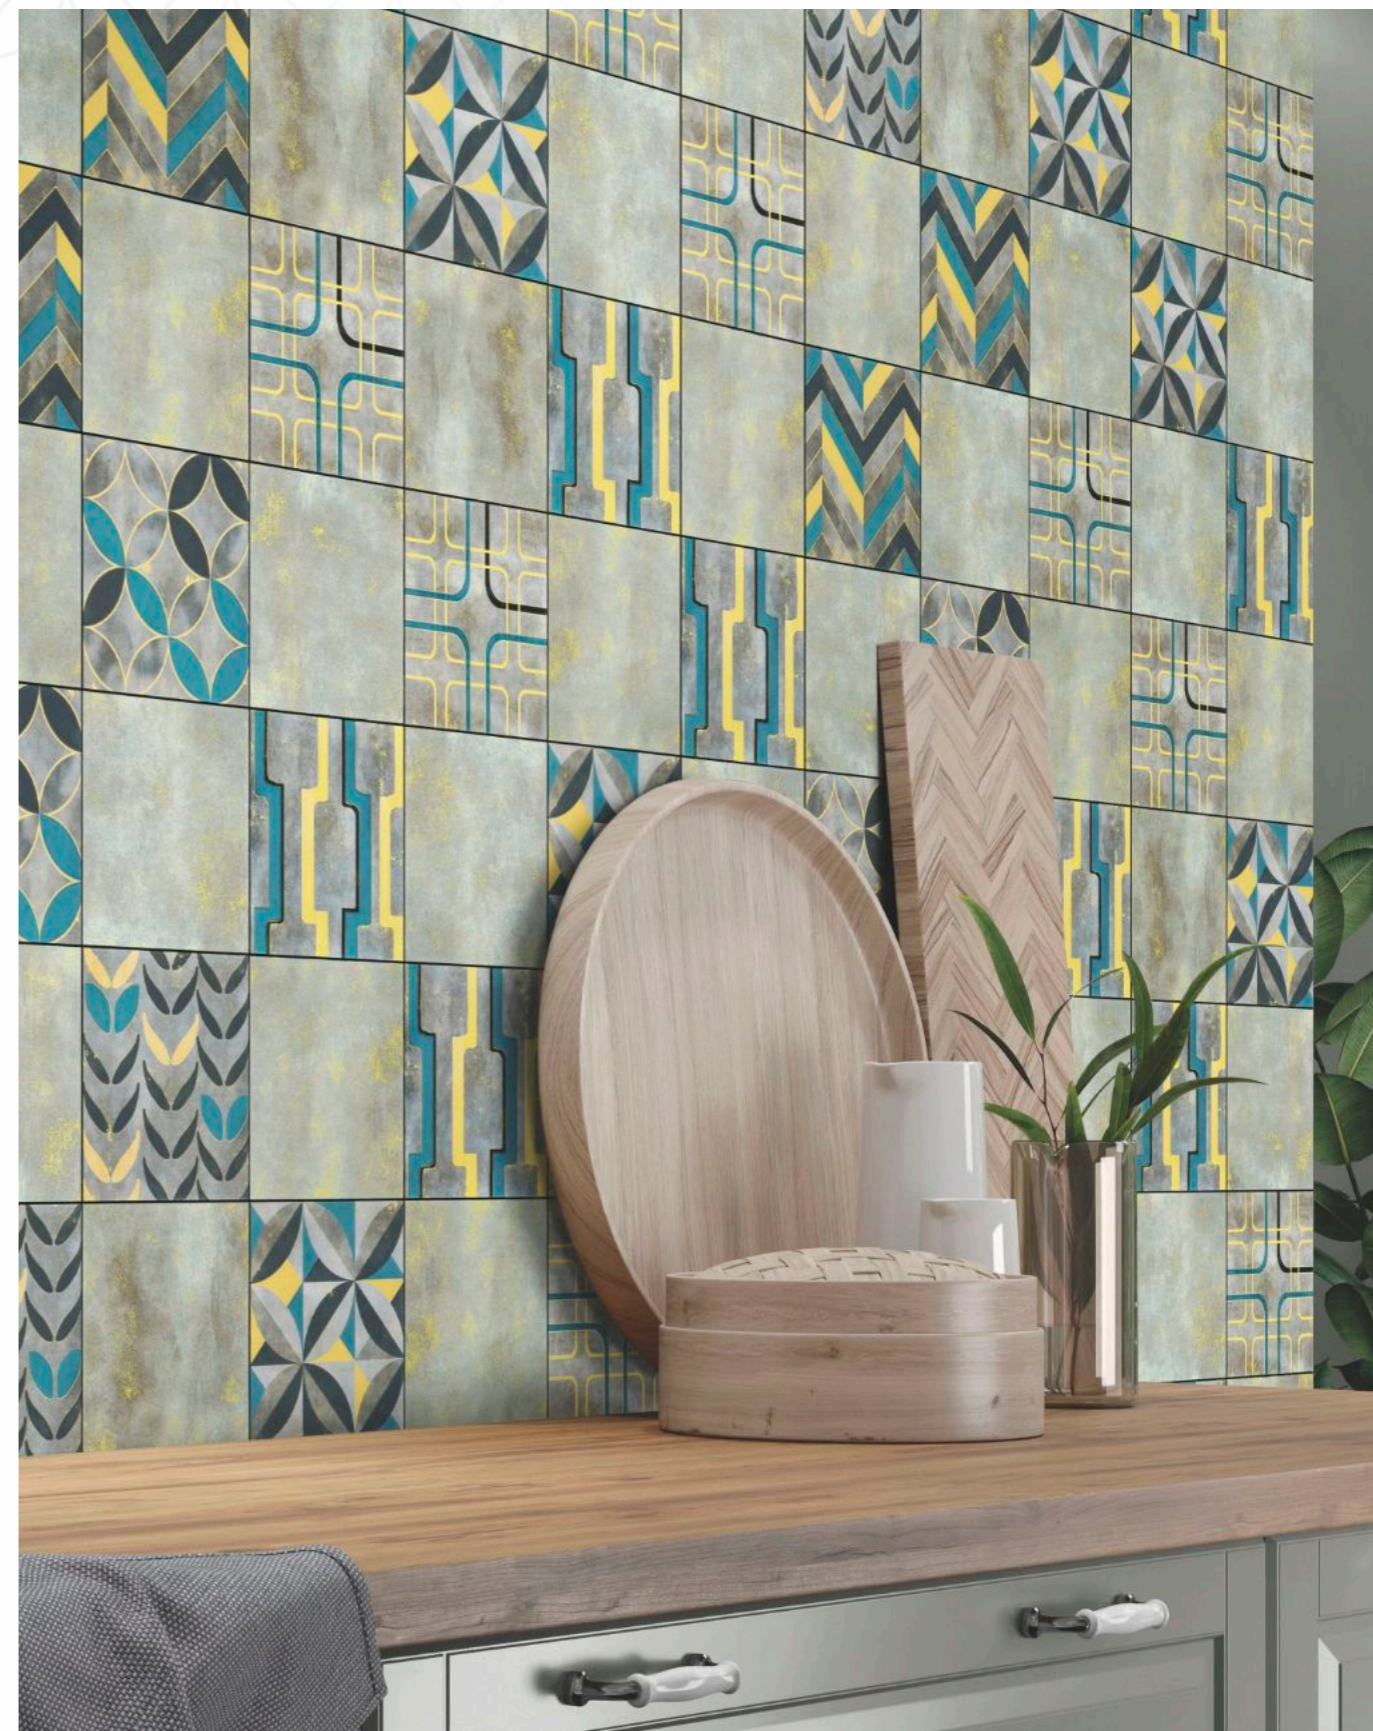

FIRENZA NATALIA GRANELLA ARTE & LUSTRO