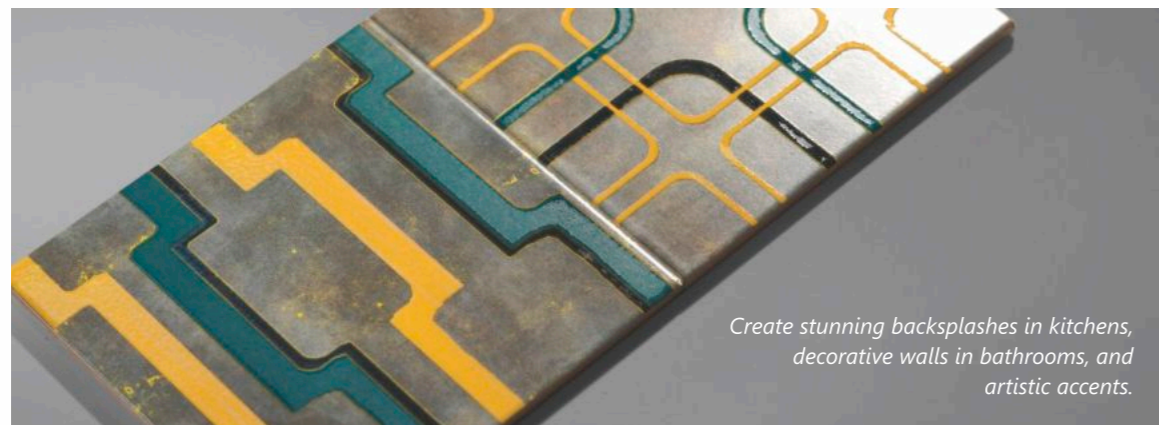

FIRENZA PRETO ZADE

Surface : Random Punch
Graphics : Special Glaze
Effect : Matt

FIRENZA ASTRATTO GRANELLA

Surface : Plain
Graphics : Random Print
Effect : Matt | Glossy Granula

FIRENZA PRETO ZADE

Create stunning backsplashes in kitchens, decorative walls in bathrooms, and artistic accents.