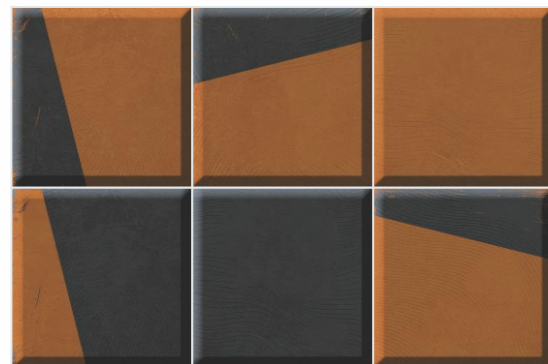

GEODAS BLACK
Random: 4

GEODAS BROWN
Random: 4

ENGRAVO GEODAS BLACK DECOR

ARTIGIANO
collection

MATT | ENGRAVO FINISH
200x200mm

ENGRAVO SANTIAGO BLACK
Random: 16

ENGRAVO DORIA MOSAICO NATURAL
Random: 4

ENGRAVO OXIDE ETHNIC COPPER DECOR
Random: 5