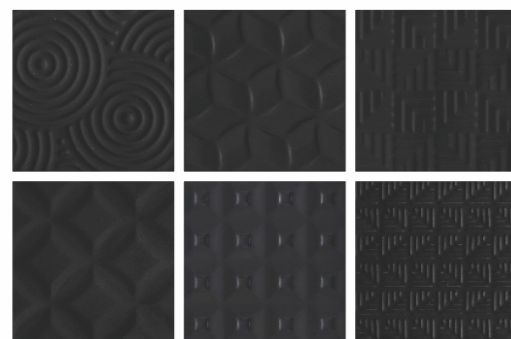

FIRENZA SERIES
150x150mm

NAPLES SERIES
75x300mm

PIQUET SERIES
50x250mm

The versatility of these tiles allows for endless design possibilities – from simple geometric patterns to complex, customised arrangements.