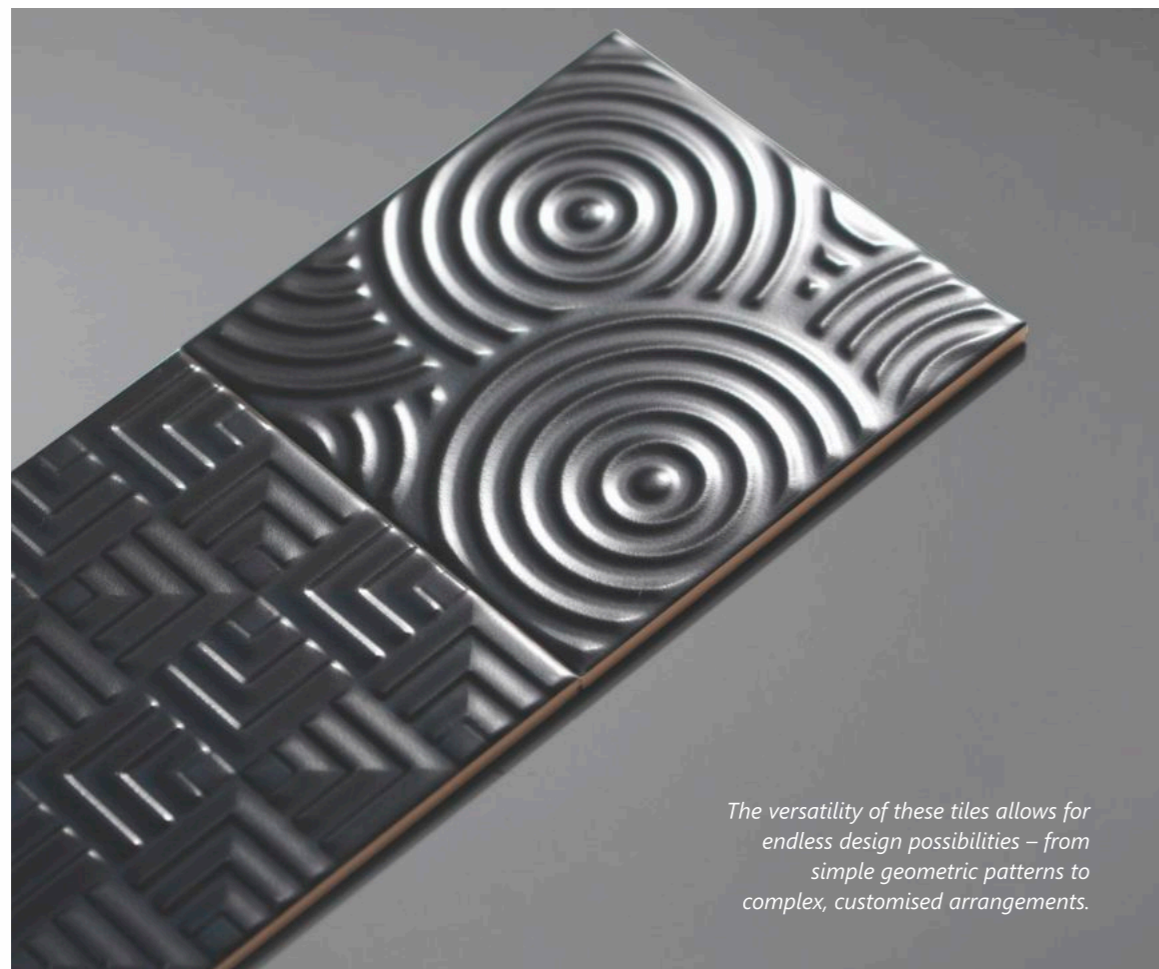

The versatility of these tiles allows for endless design possibilities – from simple geometric patterns to complex, customised arrangements.