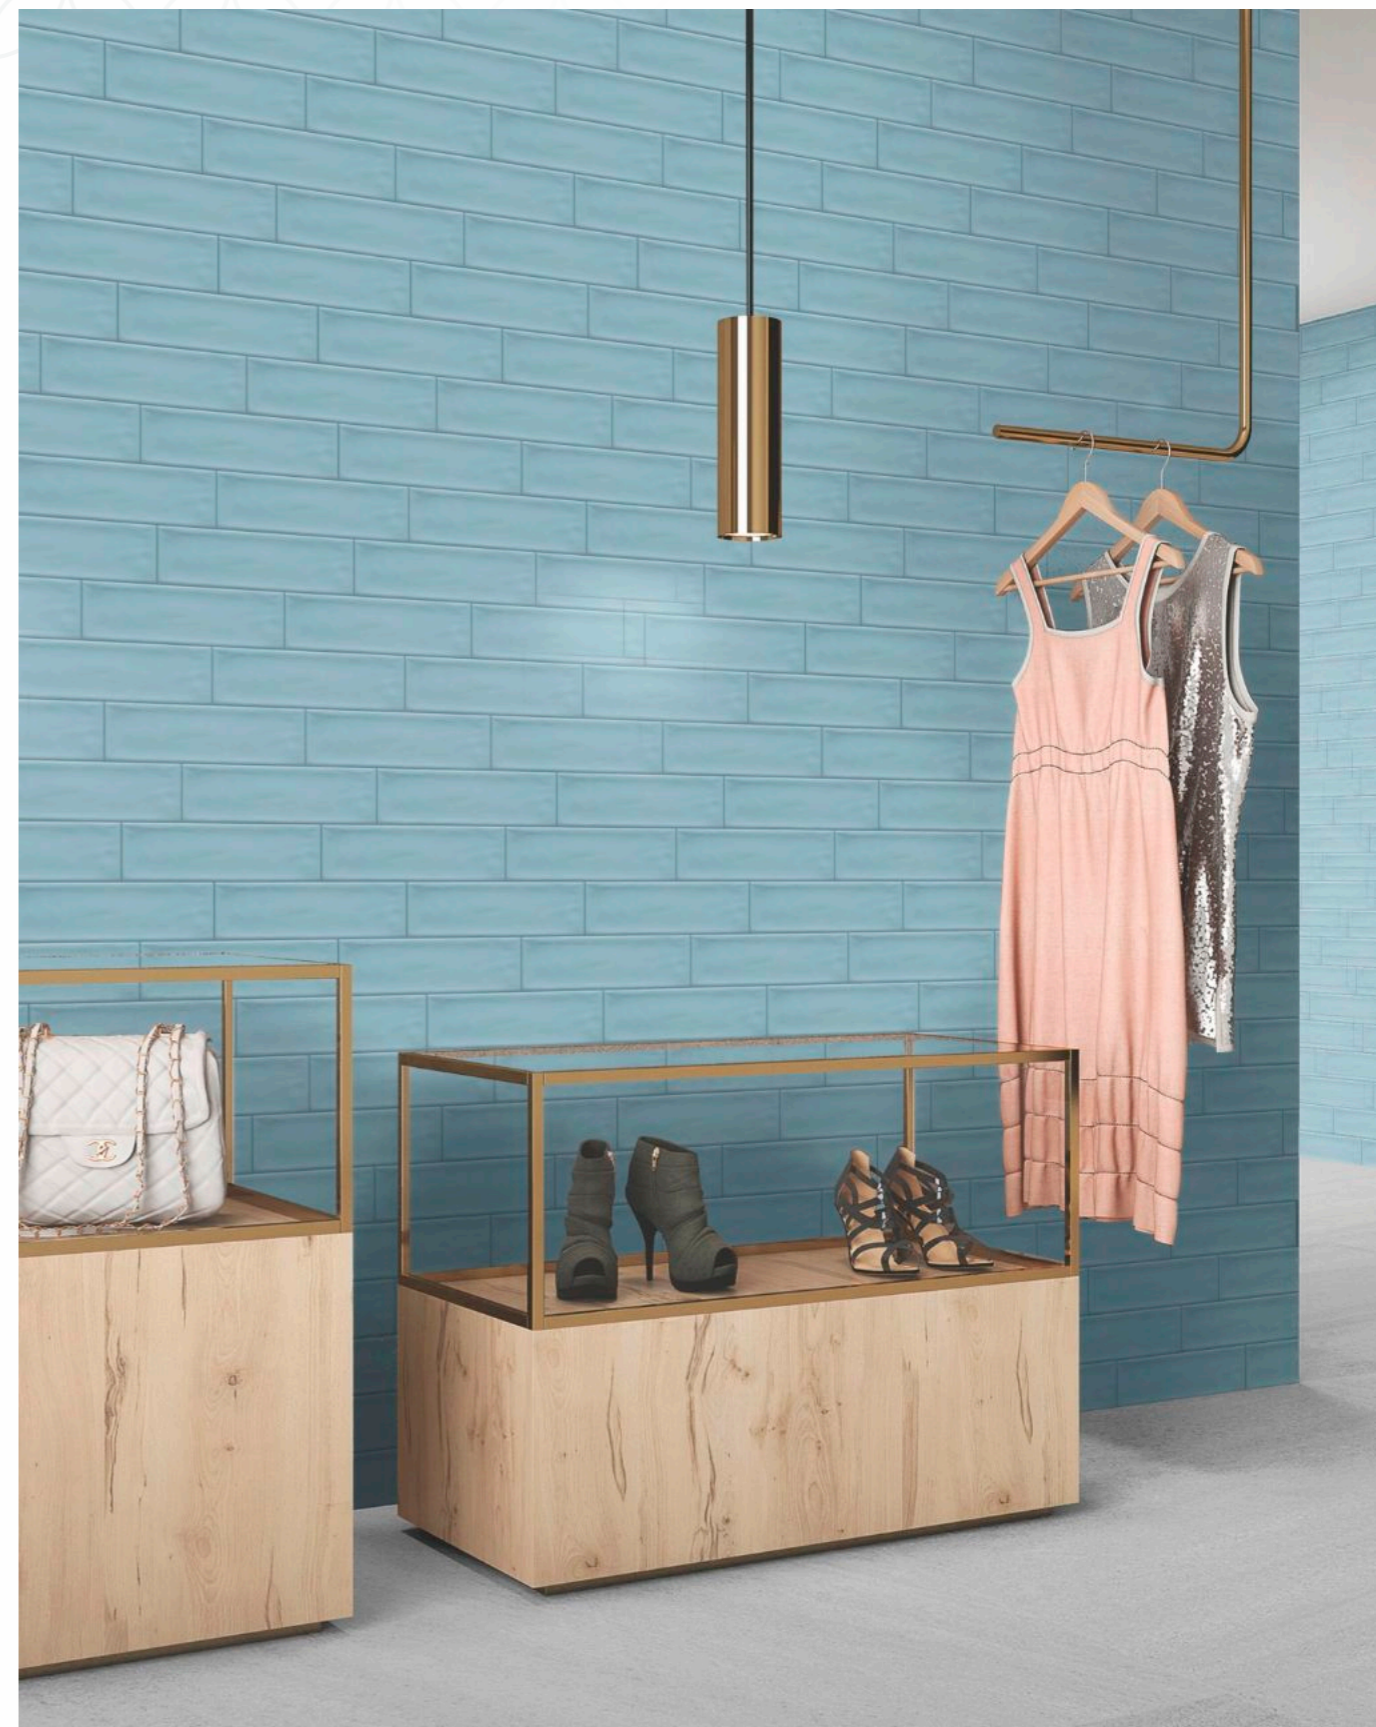

MCL OSCILLO CINZA AZUL