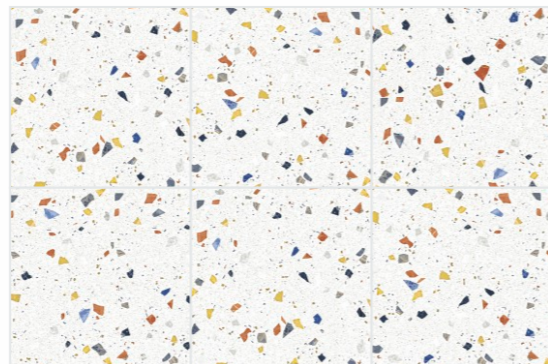

GEODAS BLACK
Random: 4

GEODAS BROWN
Random: 4

ENGRAVO GEODAS BLACK DECOR

ARTIGIANO
collection

MATT | ENGRAVO FINISH
200x200mm

ENGRAVO SANTIAGO BLACK
Random: 16

ENGRAVO DORIA MOSAICO NATURAL
Random: 4

ENGRAVO OXIDE ETHNIC COPPER DECOR
Random: 5