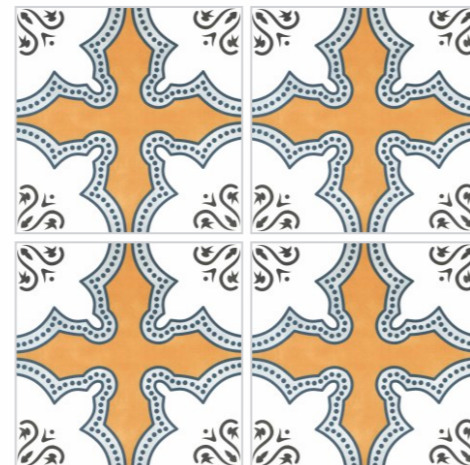

ANGEL PIANA MOROCCAN MR 239