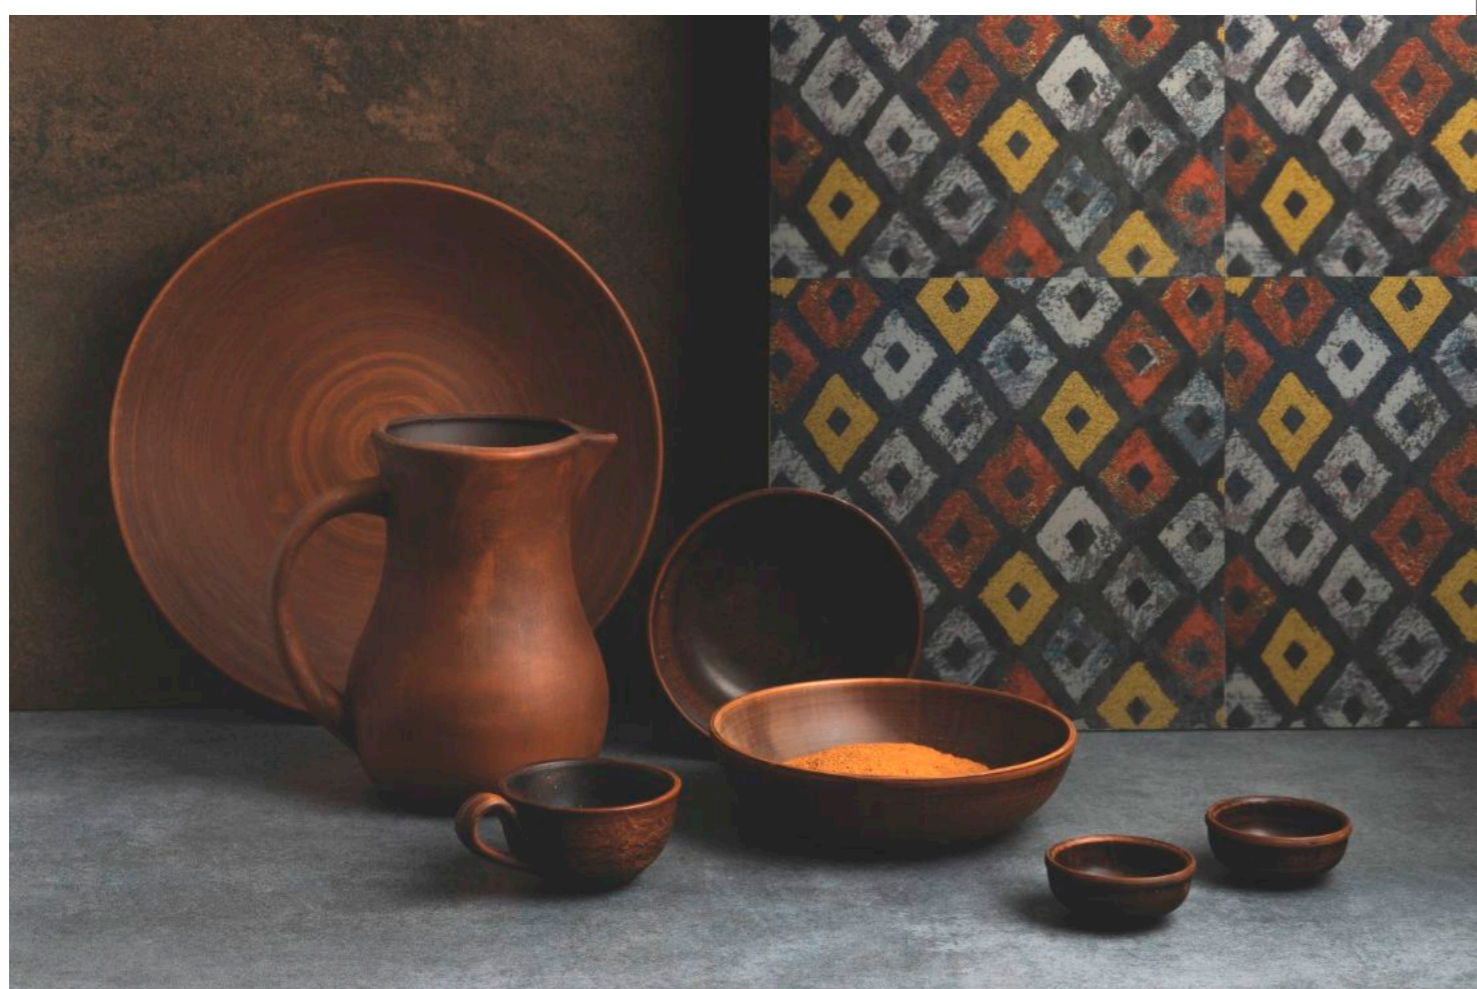

APPLICATION AREAS

- Residential Areas
- Educational Institutions
- Hotels And Restaurants
- Hallways & Corridors
- Spa & Wellness Centres
- Bathrooms
- Kitchens
- Poolside Areas

Elevate your interiors with timeless detailing

Transform your spaces into stunning masterpieces with designs that exude character and sophistication. Every detail tells a story, blending artistic finesse with modern functionality. Explore a collection that embodies elegance, style, and magazine-worthy allure – crafted to captivate and inspire.