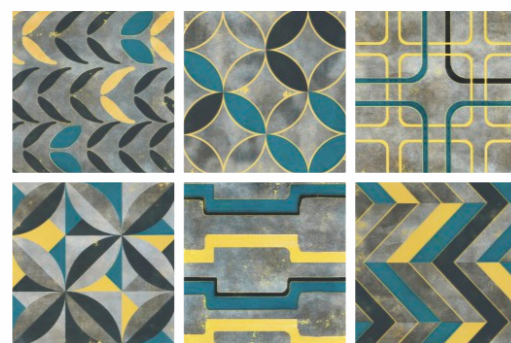

FIRENZA PRETO ZADE

Surface : Random Punch
Graphics : Special Glaze
Effect : Matt

FIRENZA ASTRATTO GRANELLA

Surface : Plain
Graphics : Random Print
Effect : Matt | Glossy Granula

FIRENZA PRETO ZADE

Create stunning backsplashes in kitchens, decorative walls in bathrooms, and artistic accents.

FIRENZA NATALIA LUSTRO
Surface : Punch
Graphics : Random Print
Effect : Matt | Lustre

FIRENZA PAISLEY GRANELLA
Surface : Plain
Graphics : Random Print
Effect : Matt | Glossy Granula

FIRENZA NATALIA GRANELLA ARTE
Surface : Punch
Graphics : Random Print
Effect : Matt | Glossy Granula