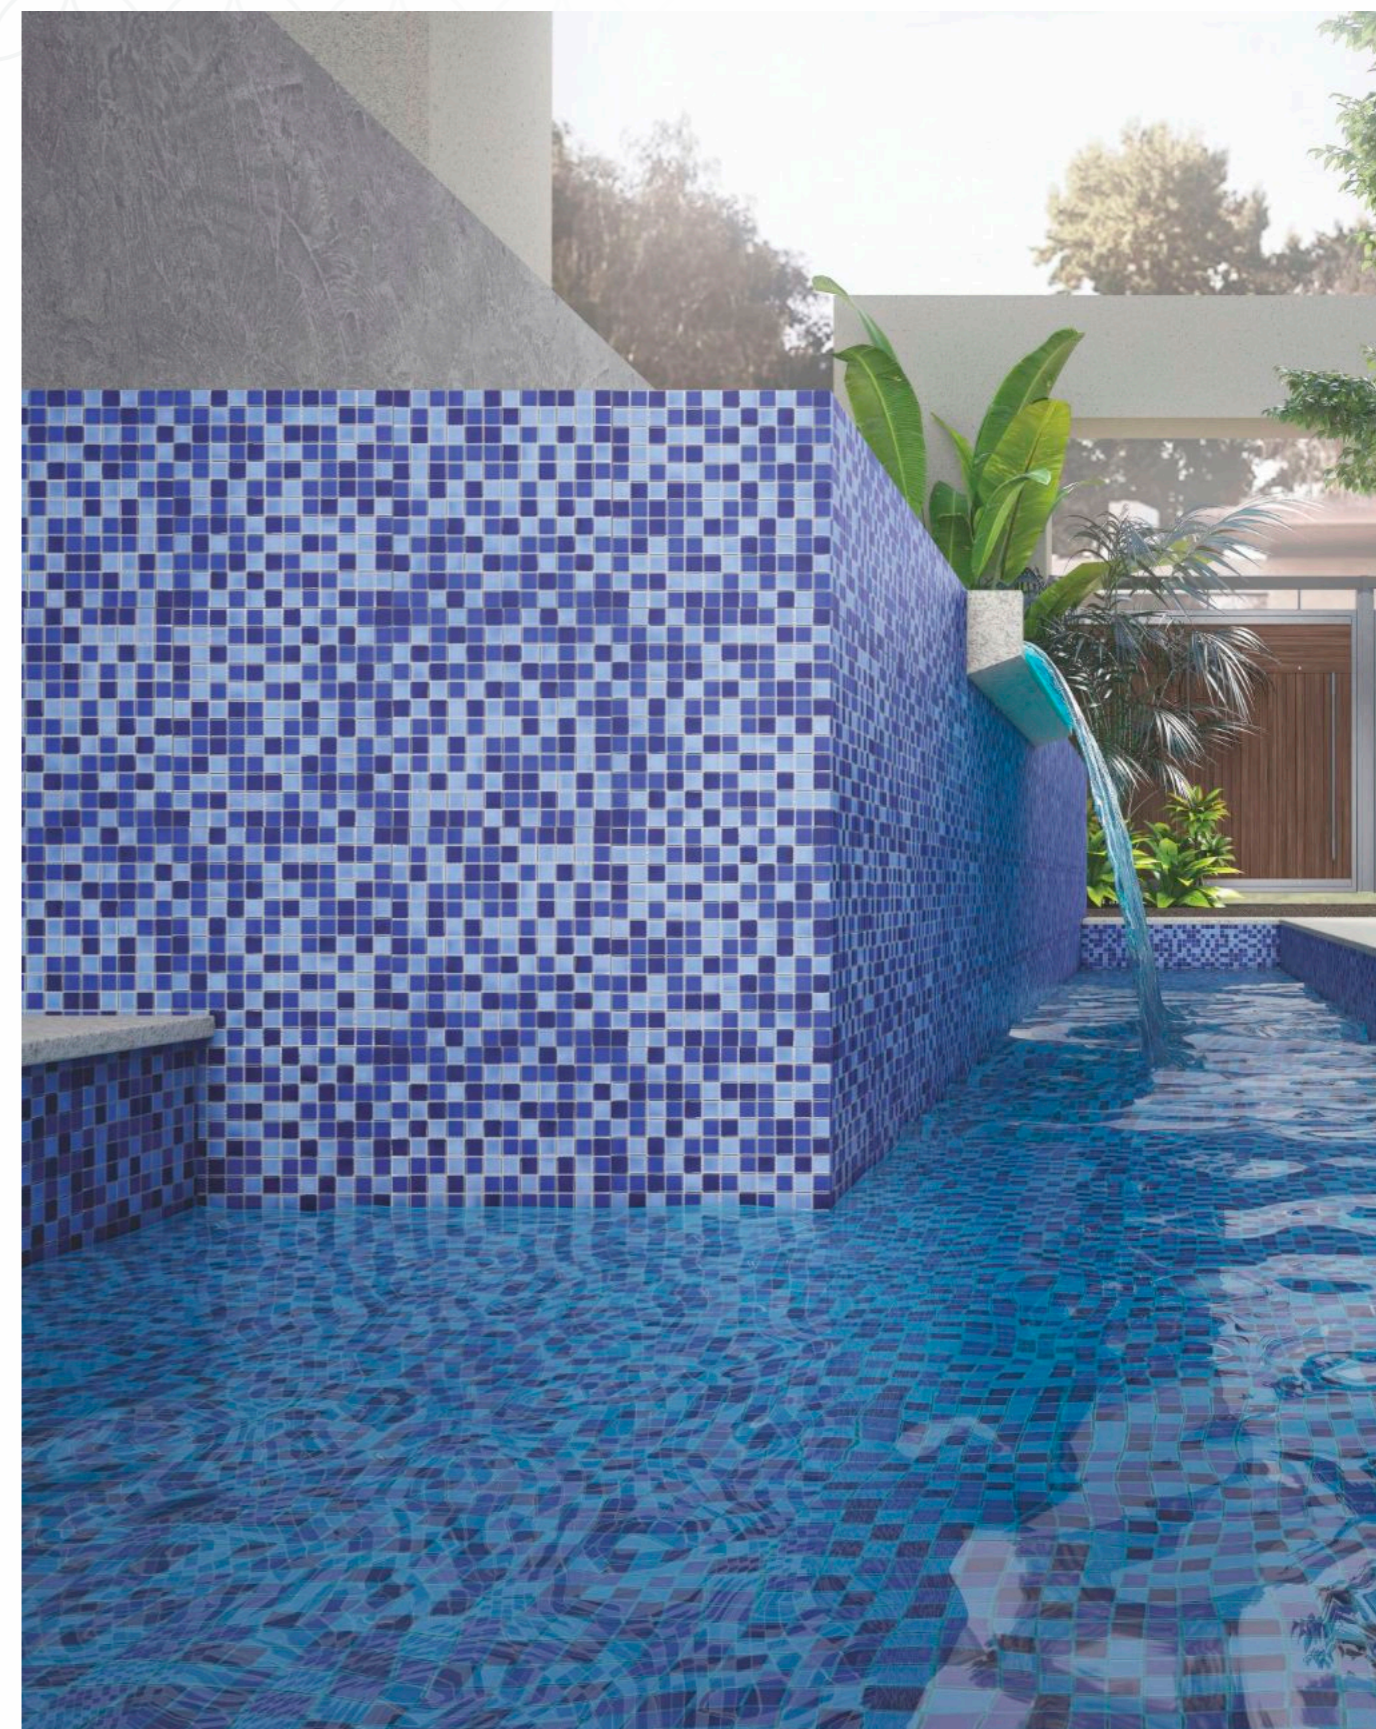

GLOSSY

Blend: Monochromatic : Mosaic Size- 23x73mm

TRAPEZE OATMILL

TRAPEZE VINTAGE
SEA GREEN

PIXEL KRABI

Capturing Beauty in Glass

Sculptura Di
PARETE

Designed for inspiration, these tiles spark conversation and invite you to engage with a creative canvas where creativity meets individuality.